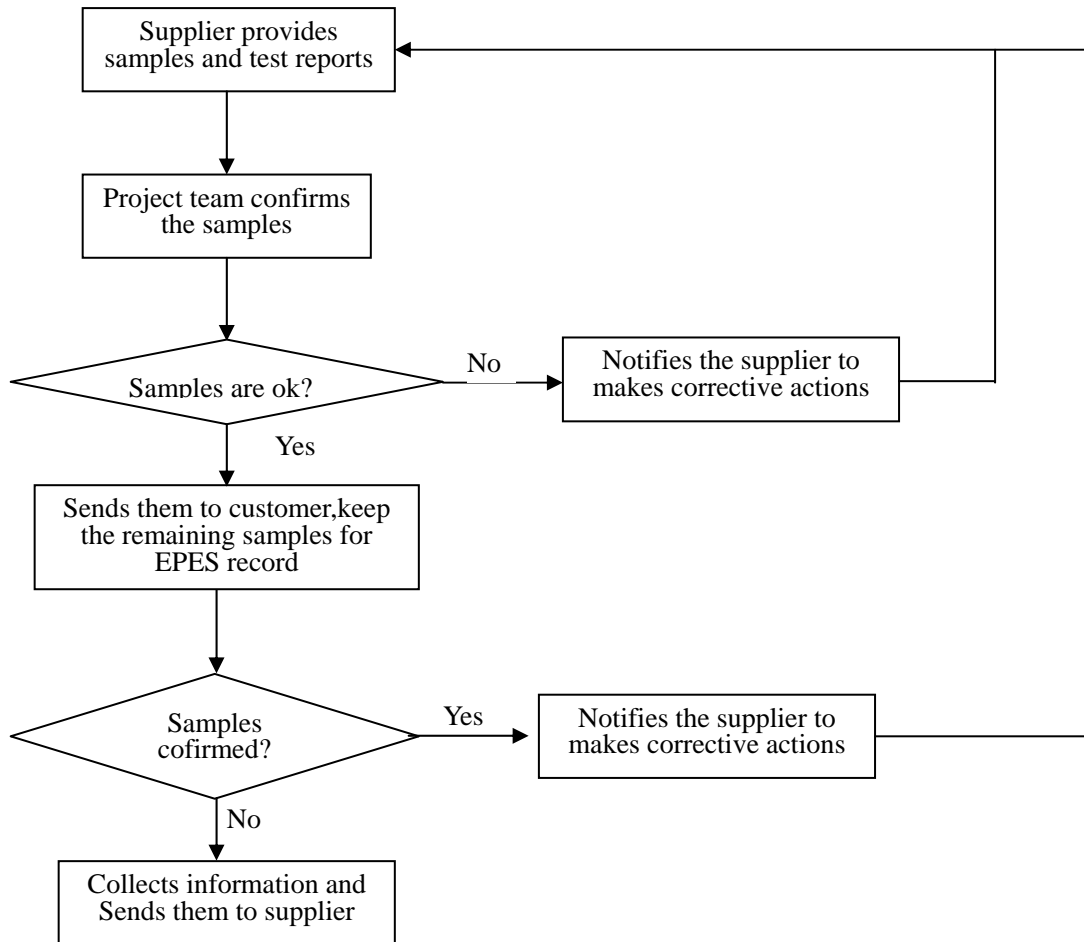

LEELUX INDUSTRY CO.,LTD
SUPPLIER ASSESSMENT FLOW CHART

Number:LEELUX-CH01

Version: 1.0

LEELUX INDUSTRY CO.,LTD
SUPPLIER ASSESSMENT FLOW CHART

Number:LEELUX-CH01

Version: 1.0

LEELUX INDUSTRY CO.,LTD
SUPPLIER ASSESSMENT FLOW CHART

Number:LEELUX-CH02

Version: 1.0

LEELUX INDUSTRY CO.,LTD
SUPPLIER ASSESSMENT FLOW CHART

Number:LEELUX-CH03

Version: 1.0