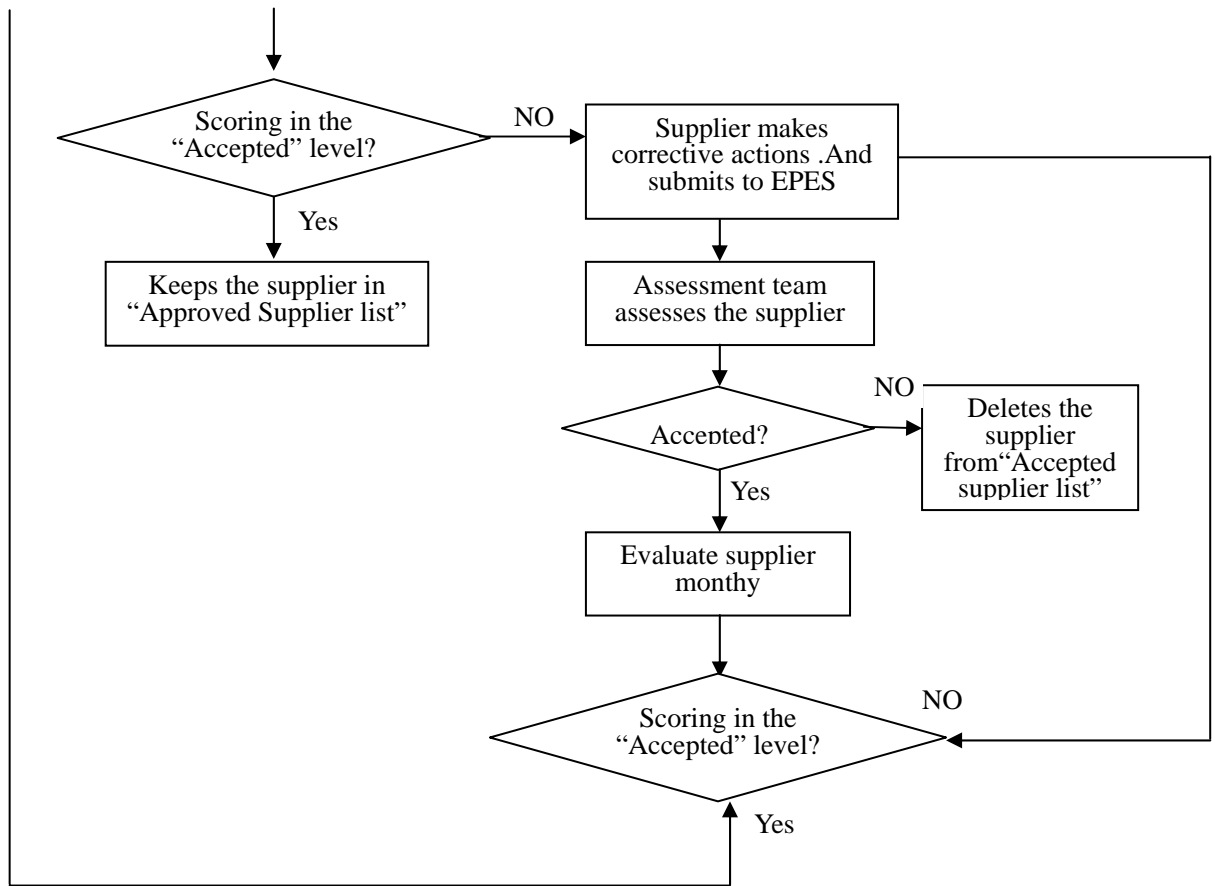

LEELUX INDUSTRY CO.,LTD
SUPPLIER ASSESSMENT FLOW CHART

Number:LEELUX-CH01

Version: 1.0

LEELUX INDUSTRY CO.,LTD
SUPPLIER ASSESSMENT FLOW CHART

Number:LEELUX-CH01

Version: 1.0

LEELUX INDUSTRY CO.,LTD
SUPPLIER ASSESSMENT FLOW CHART

Number:LEELUX-CH02

Version: 1.0

LEELUX INDUSTRY CO.,LTD
SUPPLIER ASSESSMENT FLOW CHART

Number:LEELUX-CH03

Version: 1.0