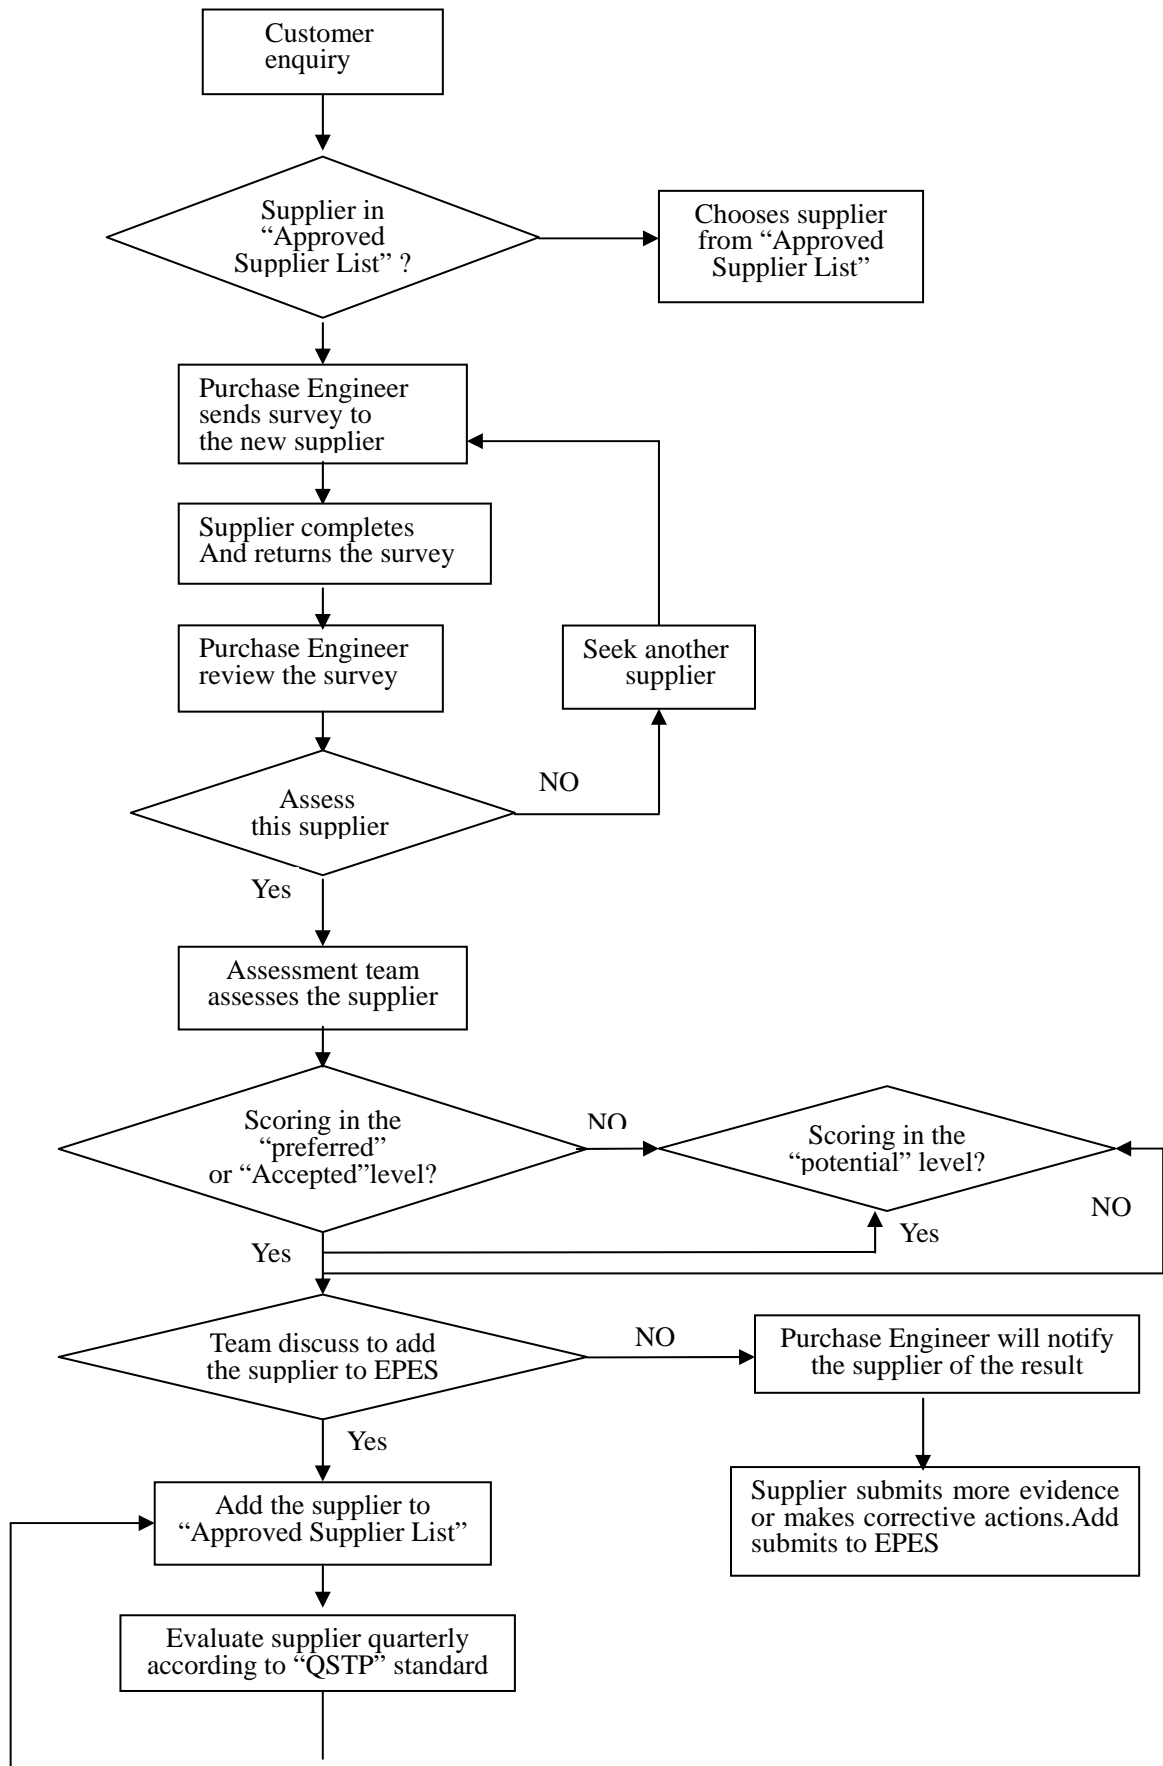

LEELUX INDUSTRY CO.,LTD
SUPPLIER ASSESSMENT FLOW CHART

Number:LEELUX-CH01

Version: 1.0

LEELUX INDUSTRY CO.,LTD
SUPPLIER ASSESSMENT FLOW CHART

Number:LEELUX-CH01

Version: 1.0

LEELUX INDUSTRY CO.,LTD
SUPPLIER ASSESSMENT FLOW CHART